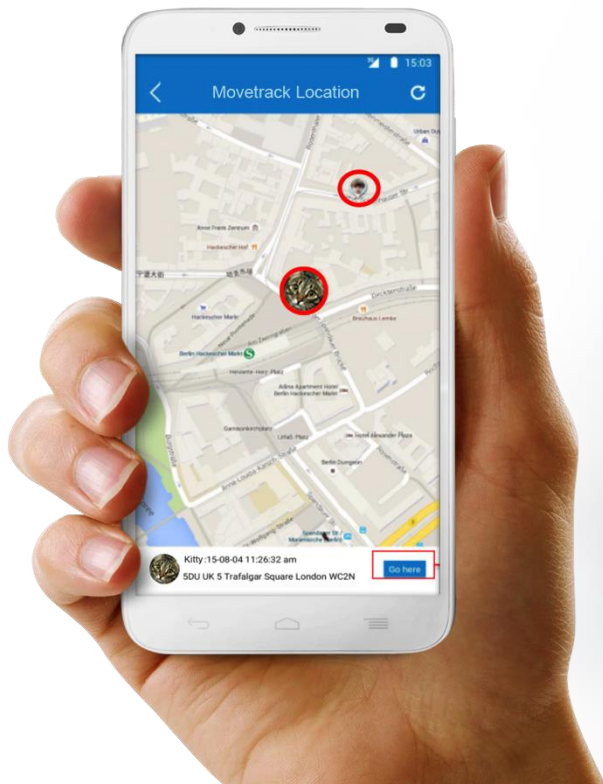

MOVE TRACK

GPS Tracker

TTM Nov-2016

KEEP TRACK ON
WHAT MATTERS MOST

Remotely look after pets, suitcase or
what you wish to follow

MOVE TRACK

GPS Tracker

GPS LOCATOR

Smart switch location mode from GPS, LBS, or WiFi

VIRTUAL FENCE

Receive notifications when your device enters or leaves a safe zone you set on the map

LONG LASTING

up to 96hours stand-by time

BAG

PETS

MOVE TRACK

GPS Tracker

Design

Chipset: MT2503A

Dimension:42X42X16.3mm

4MB RAM, 16MB ROM

Weight : 33g

Battery

Battery:470mAh Li-ion

Working time : 3days

Standby time : 96 hours

Charging time : 2hours

Language

French, Spanish, Italian,
English, Germany

Location

GPS/AGPS/LBS/WiFi

Connector