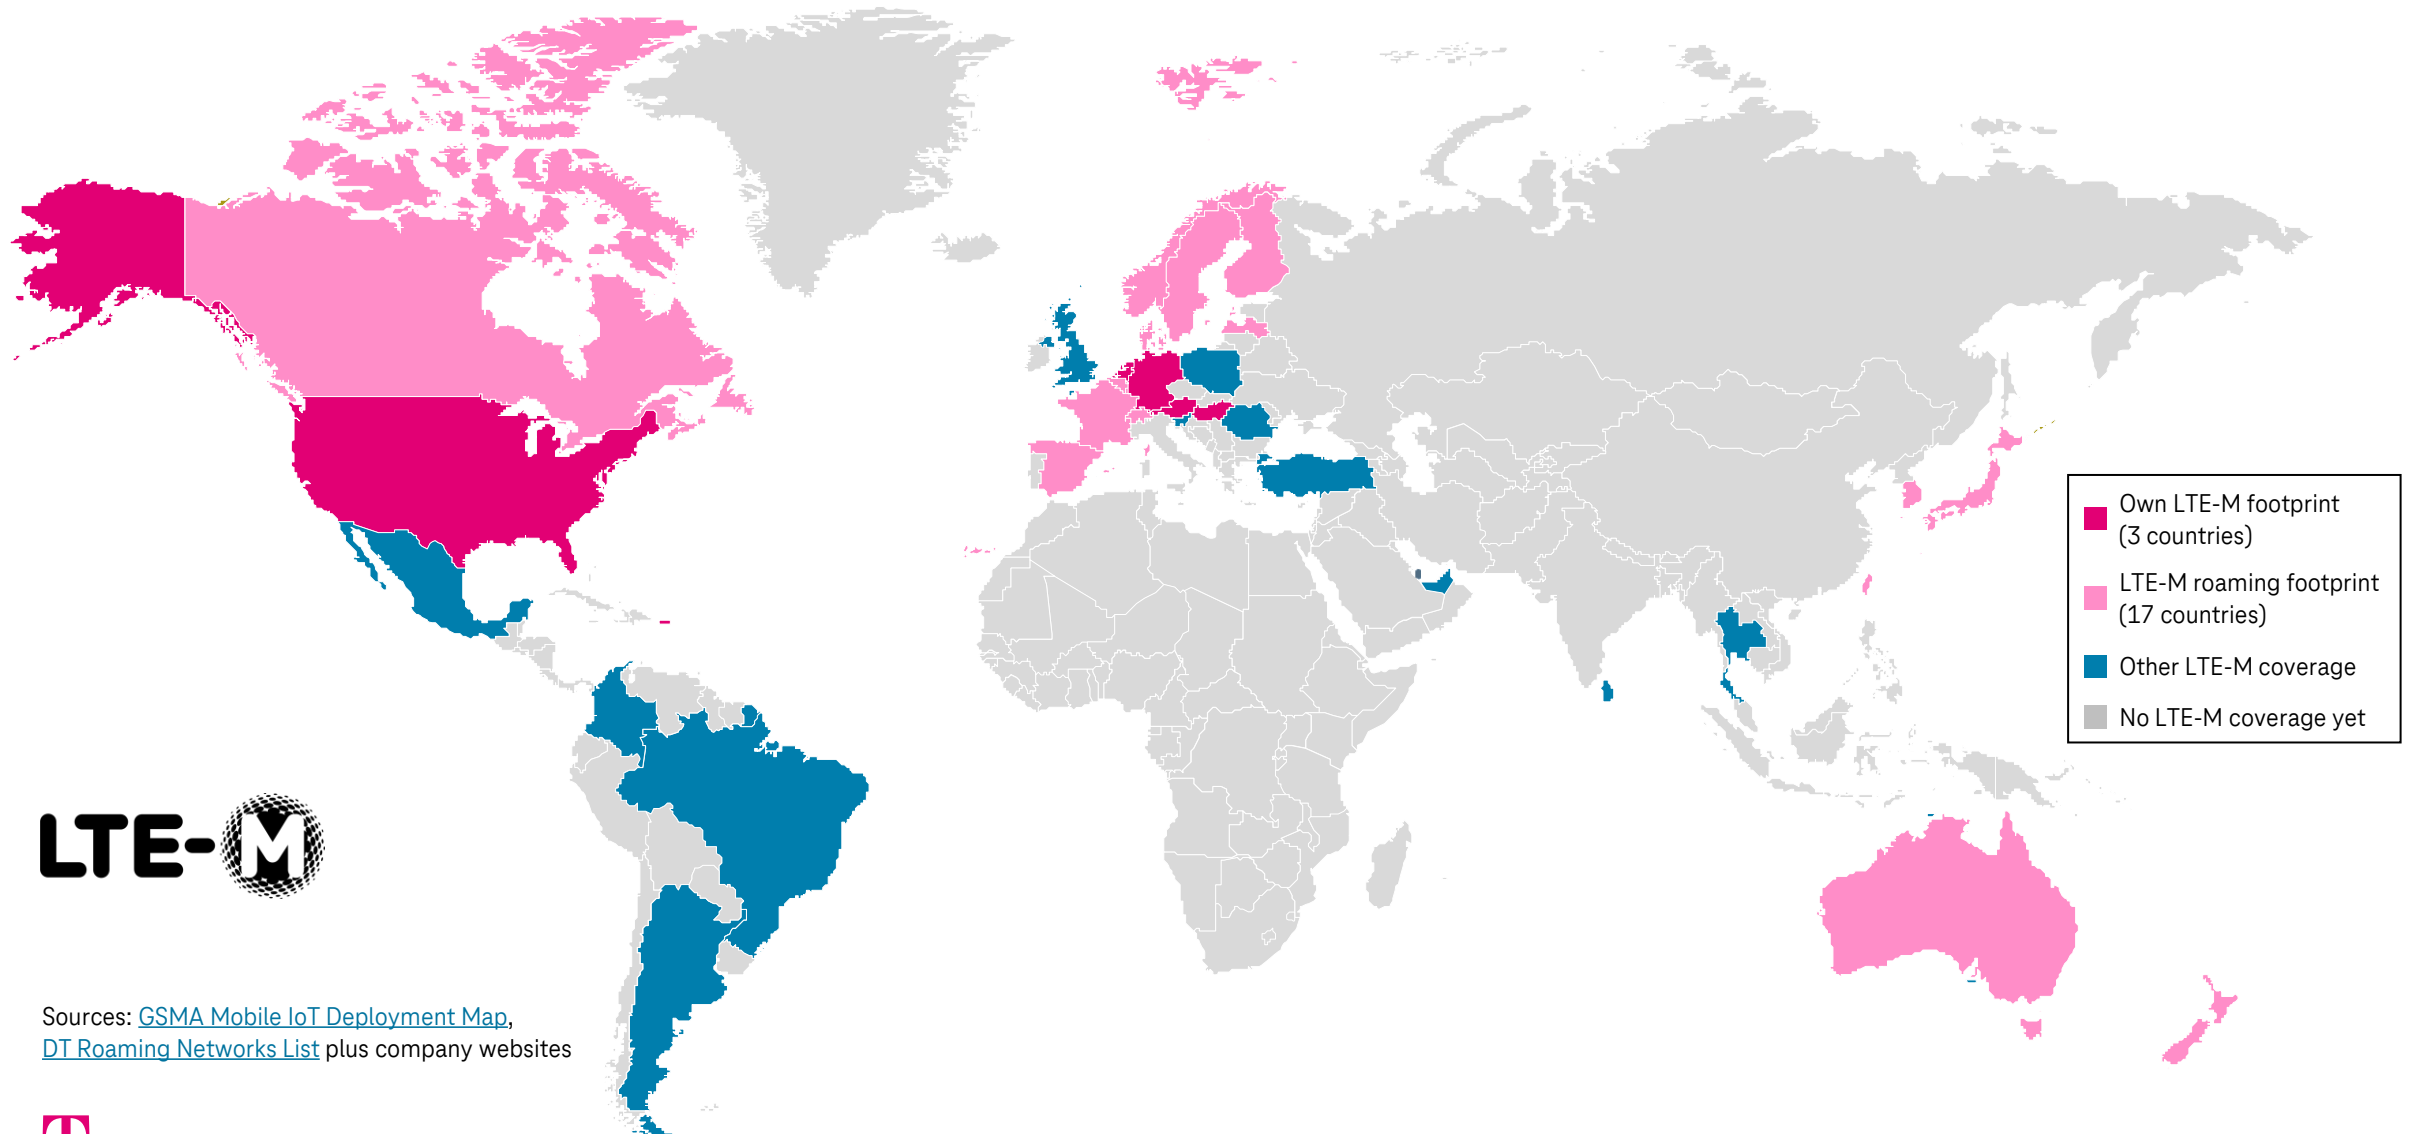

Deutsche Telekom LTE-M Service Footprint (19.09.2022)

Sources: [GSMA Mobile IoT Deployment Map](#),
[DT Roaming Networks List](#) plus company websites

LTE-M Roaming Partners (19.09.2022)

Country	Operator	PLMN ID	Deployment Bands
Australia	Telstra Corporation	50501	28
Austria	Magenta	23203	20, 8, 3
Belgium	Orange	20610	20
Canada	Bell Mobility	302610	12, 2
Canada	Rogers Communications	302720	TBC
Denmark	Telia	23820	20
Denmark	Telenor	23802	TBC
Finland	DNA	24412	TBC
Finland	Telia	24491	1, 3, 7, 20, 28
France	Orange	20801	20
Germany	Telefónica	26203	20
Germany	Telekom	26201	20, 3
Germany	Vodafone	26202	20
Hungary	Telekom	21630	20, 3
Japan	NTT DoCoMo	44010	1, 19
Latvia	LMT	24701	20
Luxembourg	Post Luxembourg	27001	20

Country	Operator	PLMN ID	Deployment Bands
Netherlands	T-Mobile	20416	8
Netherlands	KPN	20408	20
Netherlands	Vodafone Libertel	20404	20
New Zealand	Spark	53005	3, 28
Norway	Telenor	24201	TBC
Norway	Telia	24202	20
South Korea	KT Corporation	45008	TBC
Spain	Orange	21401	TBC
Spain	Telefónica Moviles	21407	TBC
Sweden	Telia	24001	20
Sweden	Tele2	24007	20
Sweden	Telenor	24008	TBC
Switzerland	Swisscom	22801	20
Taiwan	Chunghwa Telecom	46692	3
UK	Jersey Telecom	23450	TBC
USA	AT&T	310410	2, 4, 12
USA	T-Mobile	310260	2, 4, 12