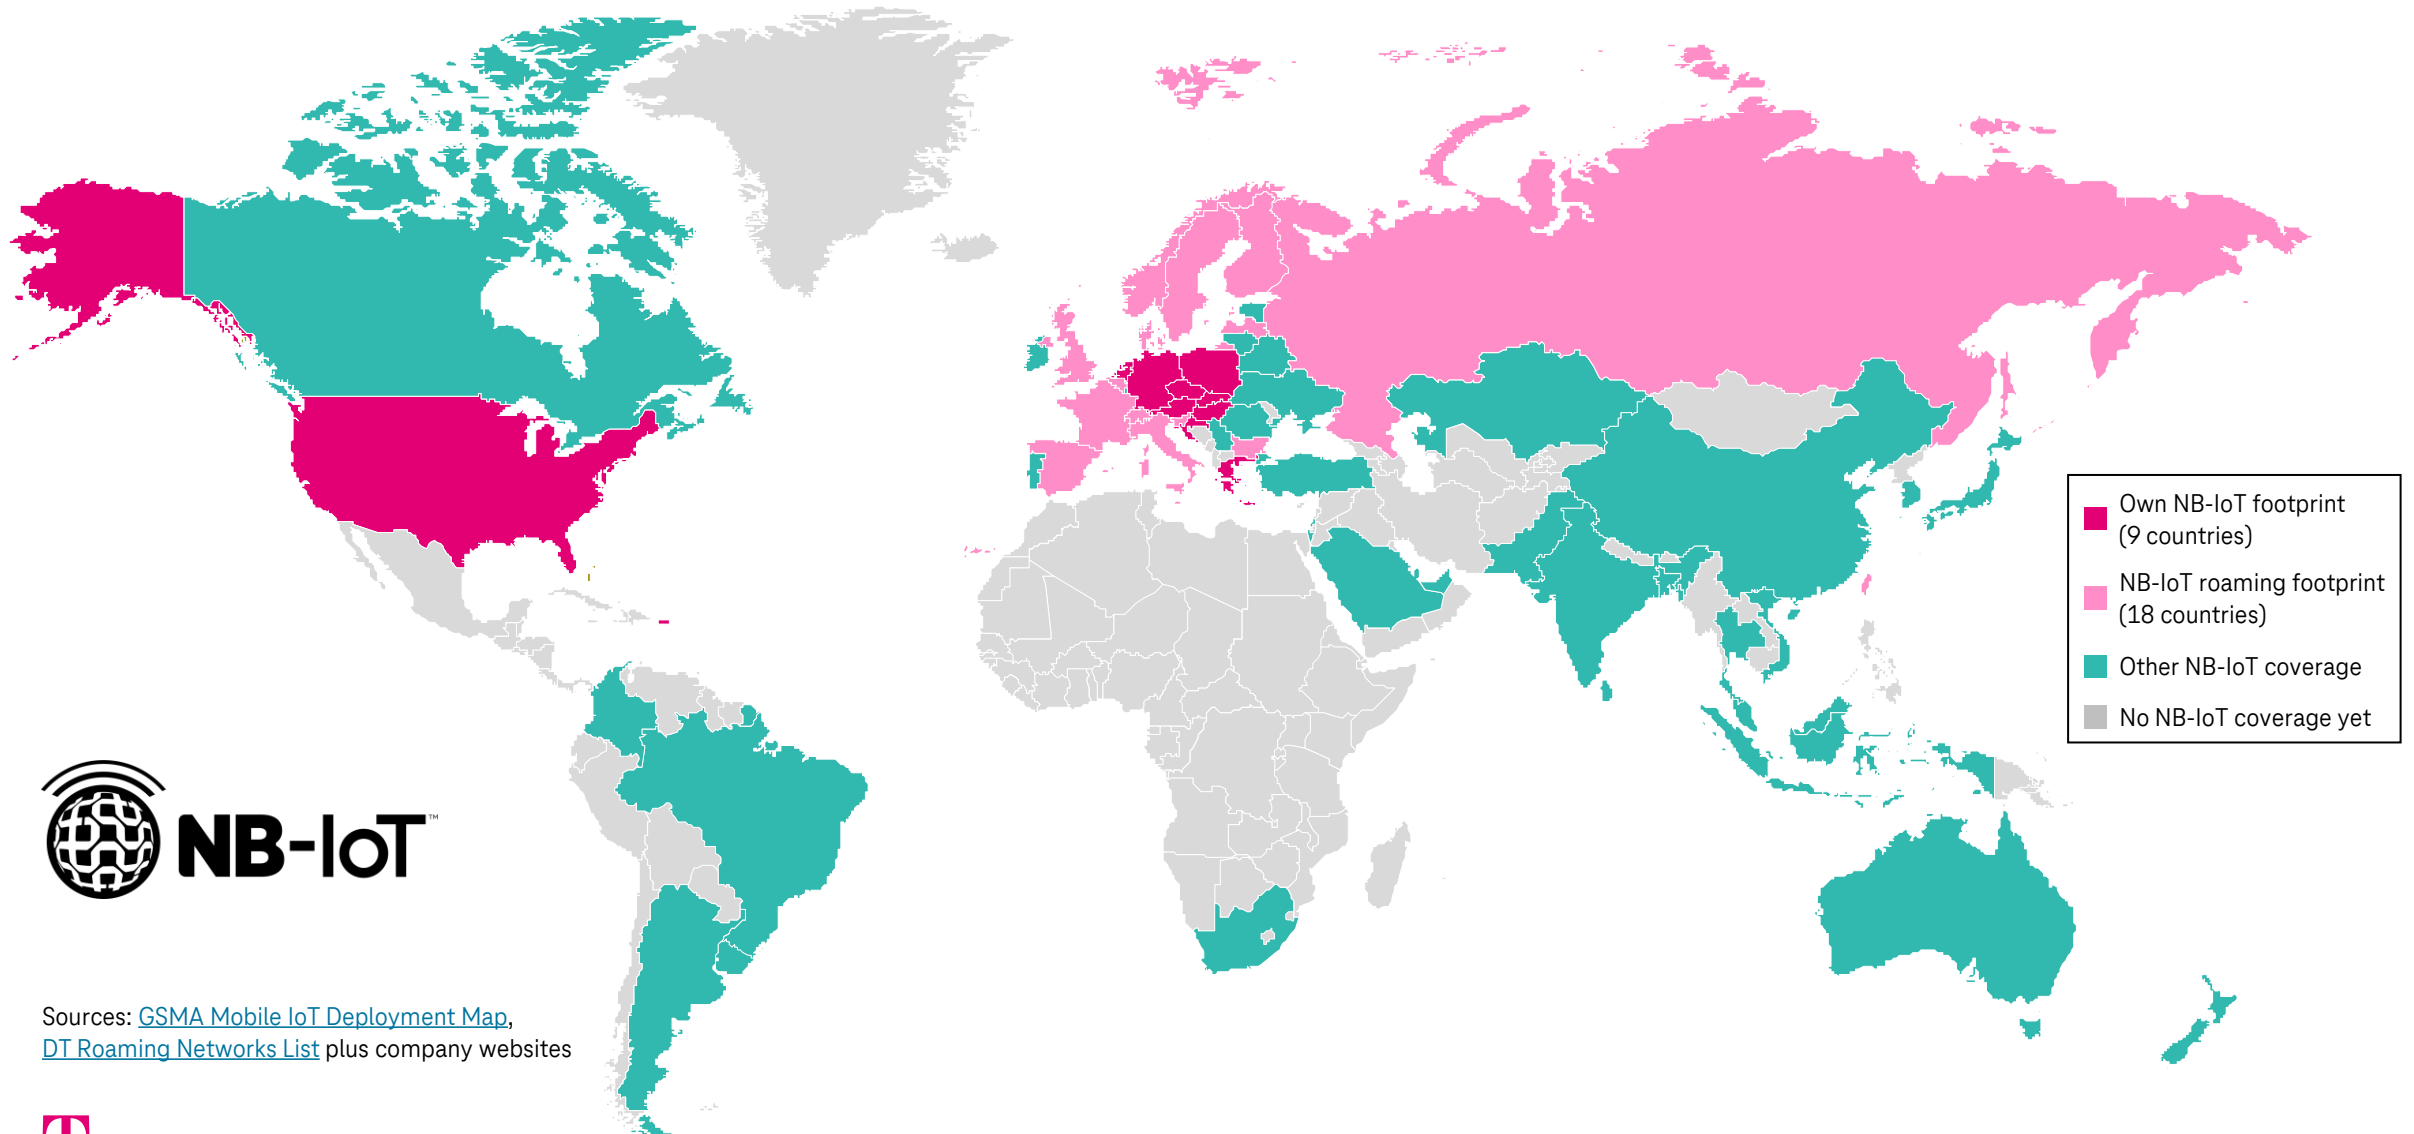

Deutsche Telekom NB-IoT Service Footprint (19.09.2022)

Sources: [GSMA Mobile IoT Deployment Map](#),
[DT Roaming Networks List](#) plus company websites

NB-IoT Roaming Partners (19.09.2022)

Country	Operator	PLMN ID	Deployment Bands
Austria	Magenta	23203	8
Austria	A1	23201	20
Belgium	Telenet	20620	20
Belgium	Orange	20610	20
Bulgaria	A1	28401	8
Croatia	Hrvatski Telekom	21901	20
Czech Republic	T-Mobile	23001	20
Denmark	Telenor	23802	TBC
Denmark	Telia	23820	20, 8
Finland	DNA	24412	TBC
Finland	Telia	24491	20, 3
France	SFR	20810	20
Germany	Telefónica	26203	20
Germany	Telekom	26201	8
Germany	Vodafone	26202	20
Greece	COSMOTE	20201	20
Hungary	Magyar Telekom	21630	20, 8
Italy	Vodafone	22210	20

Country	Operator	PLMN ID	Deployment Bands
Italy	TIM	22201	20
Latvia	LMT	24701	TBC
Liechtenstein	Swisscom	22801	20
Malta	Melita	27877	20
Netherlands	T-Mobile	20416	8
Netherlands	Vodafone Libertel	20404	20
Norway	Telenor	24201	TBC
Norway	Telia	24202	20
Poland	T-Mobile	26002	20
Russia	MTS	25001	TBC
Slovakia	Slovak Telekom	23102	20
Slovenia	A1	29340	TBC
Spain	Telefónica Moviles	21407	TBC
Spain	Vodafone	21401	20
Sweden	Telenor	24042	TBC
Sweden	Telia	24001	20
Switzerland	Swisscom	22801	20
Taiwan (R.China)	Chunghwa Telecom	46692	3, 8, 20
United Kingdom	Vodafone	23415	20
USA	T-Mobile	310260	2, 4, 12, 66