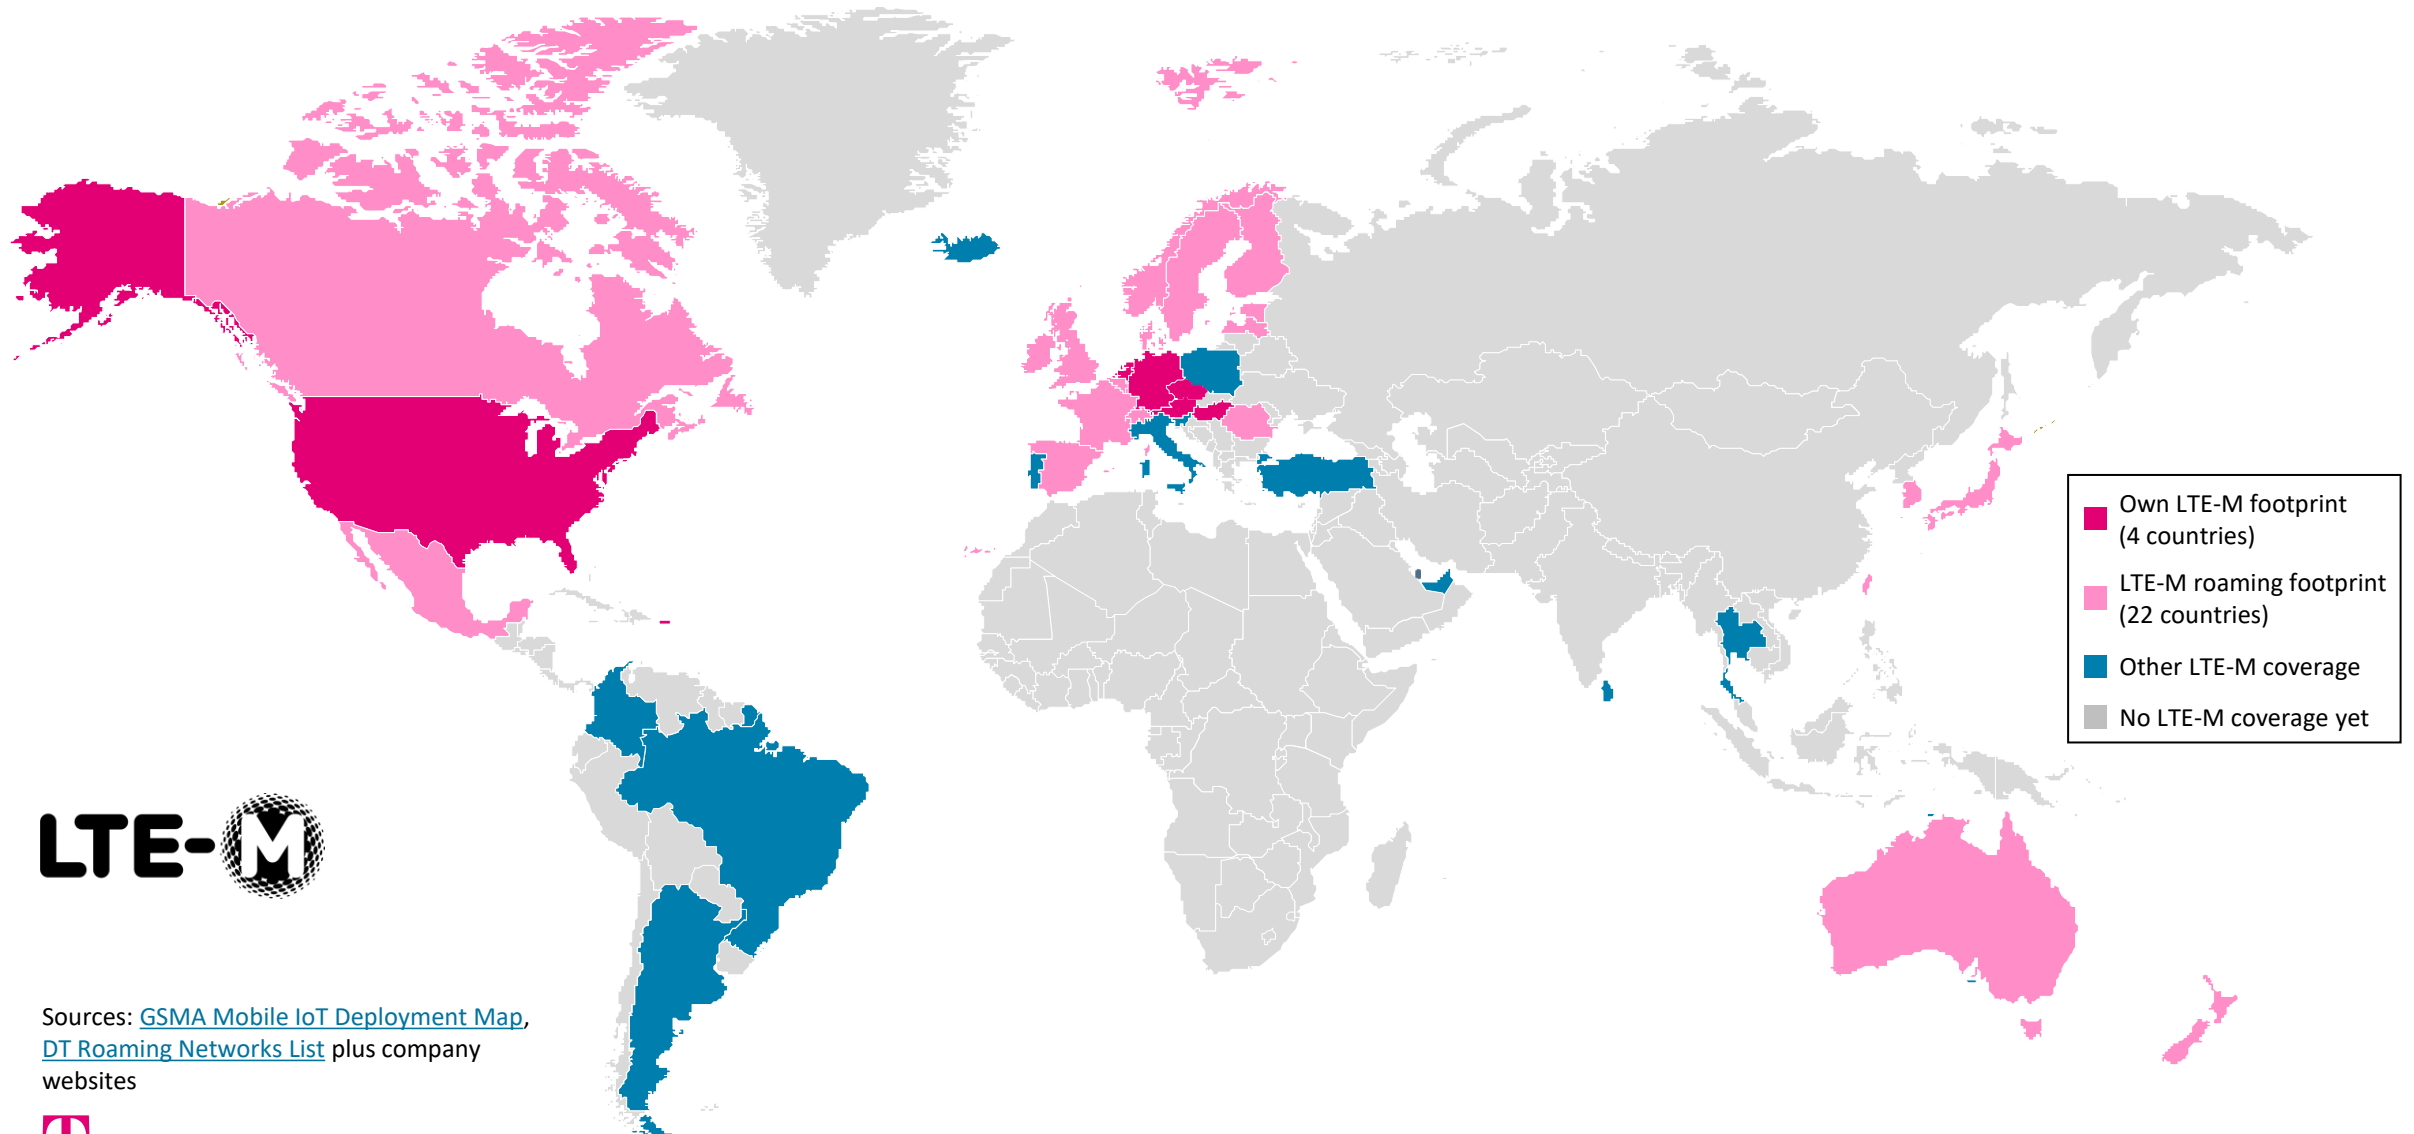

# Deutsche Telekom LTE-M Service Footprint (May 2024)

Sources: [GSMA Mobile IoT Deployment Map](#),  
[DT Roaming Networks List](#) plus company  
websites

# LTE-M Roaming Partners (\*)

Country	Operator	PLMN ID	Deployment Bands
Australia	Telstra Corporation	50501	28
Austria	Magenta	23203	20, 8, 3
Austria	A1 Telekom Austria	23201	20
Belgium	Orange	20610	20
Belgium	Proximus	20601	TBC
Canada	Bell Mobility	302610	12, 2
Canada	Rogers Communications	302720	TBC
Czech Republic	T-Mobile Czech Republic	23001	20
Denmark	Telia	23820	20
Denmark	Telenor	23802	20
Estonia	Telia	24801	TBC
Finland	DNA	24412	3, 8, 20
Finland	Telia	24491	1, 3, 7, 20
France	Bouygues Telecom	20820	3
France	Orange	20801	20
France	SFR	20810	20
Germany	Telefónica	26203	20
Germany	Telekom	26201	20, 3
Germany	Vodafone	26202	20
Hungary	Telekom	21630	20, 3
Ireland	Three Ireland	27205	20
Japan	NTT DoCoMo	44010	1, 19
Japan	SoftBank	44020	1, 8

Country	Operator	PLMN ID	Deployment Bands
Jersey + Guernsey	Jersey Telecom	23450	TBC
Latvia	LMT	24701	20
Luxembourg	Post Luxembourg	27001	20
Mexico	AT&T Mexico	334050	4, 5
Mexico	Telcel	334020	4
Netherlands	T-Mobile	20416	8
Netherlands	KPN	20408	20
Netherlands	Vodafone Libertel	20404	20
New Zealand	Spark	53005	3, 28
Norway	Telenor	24201	20
Norway	Telia	24202	20
Romania	Orange	22610	3
South Korea	KT Corporation	45008	TBC
Spain	Orange	21401	20
Spain	Telefónica Moviles	21407	3, 7
Sweden	Telia	24001	20
Sweden	Tele2	24007	20
Sweden	Telenor	24008	20
Switzerland	Swisscom	22801	20
Taiwan	Chunghwa Telecom	46692	3
United Kingdom	Virgin Media o2	23410	TBC
USA	AT&T	310410	2, 4, 12
USA	T-Mobile	310260	2, 4, 12