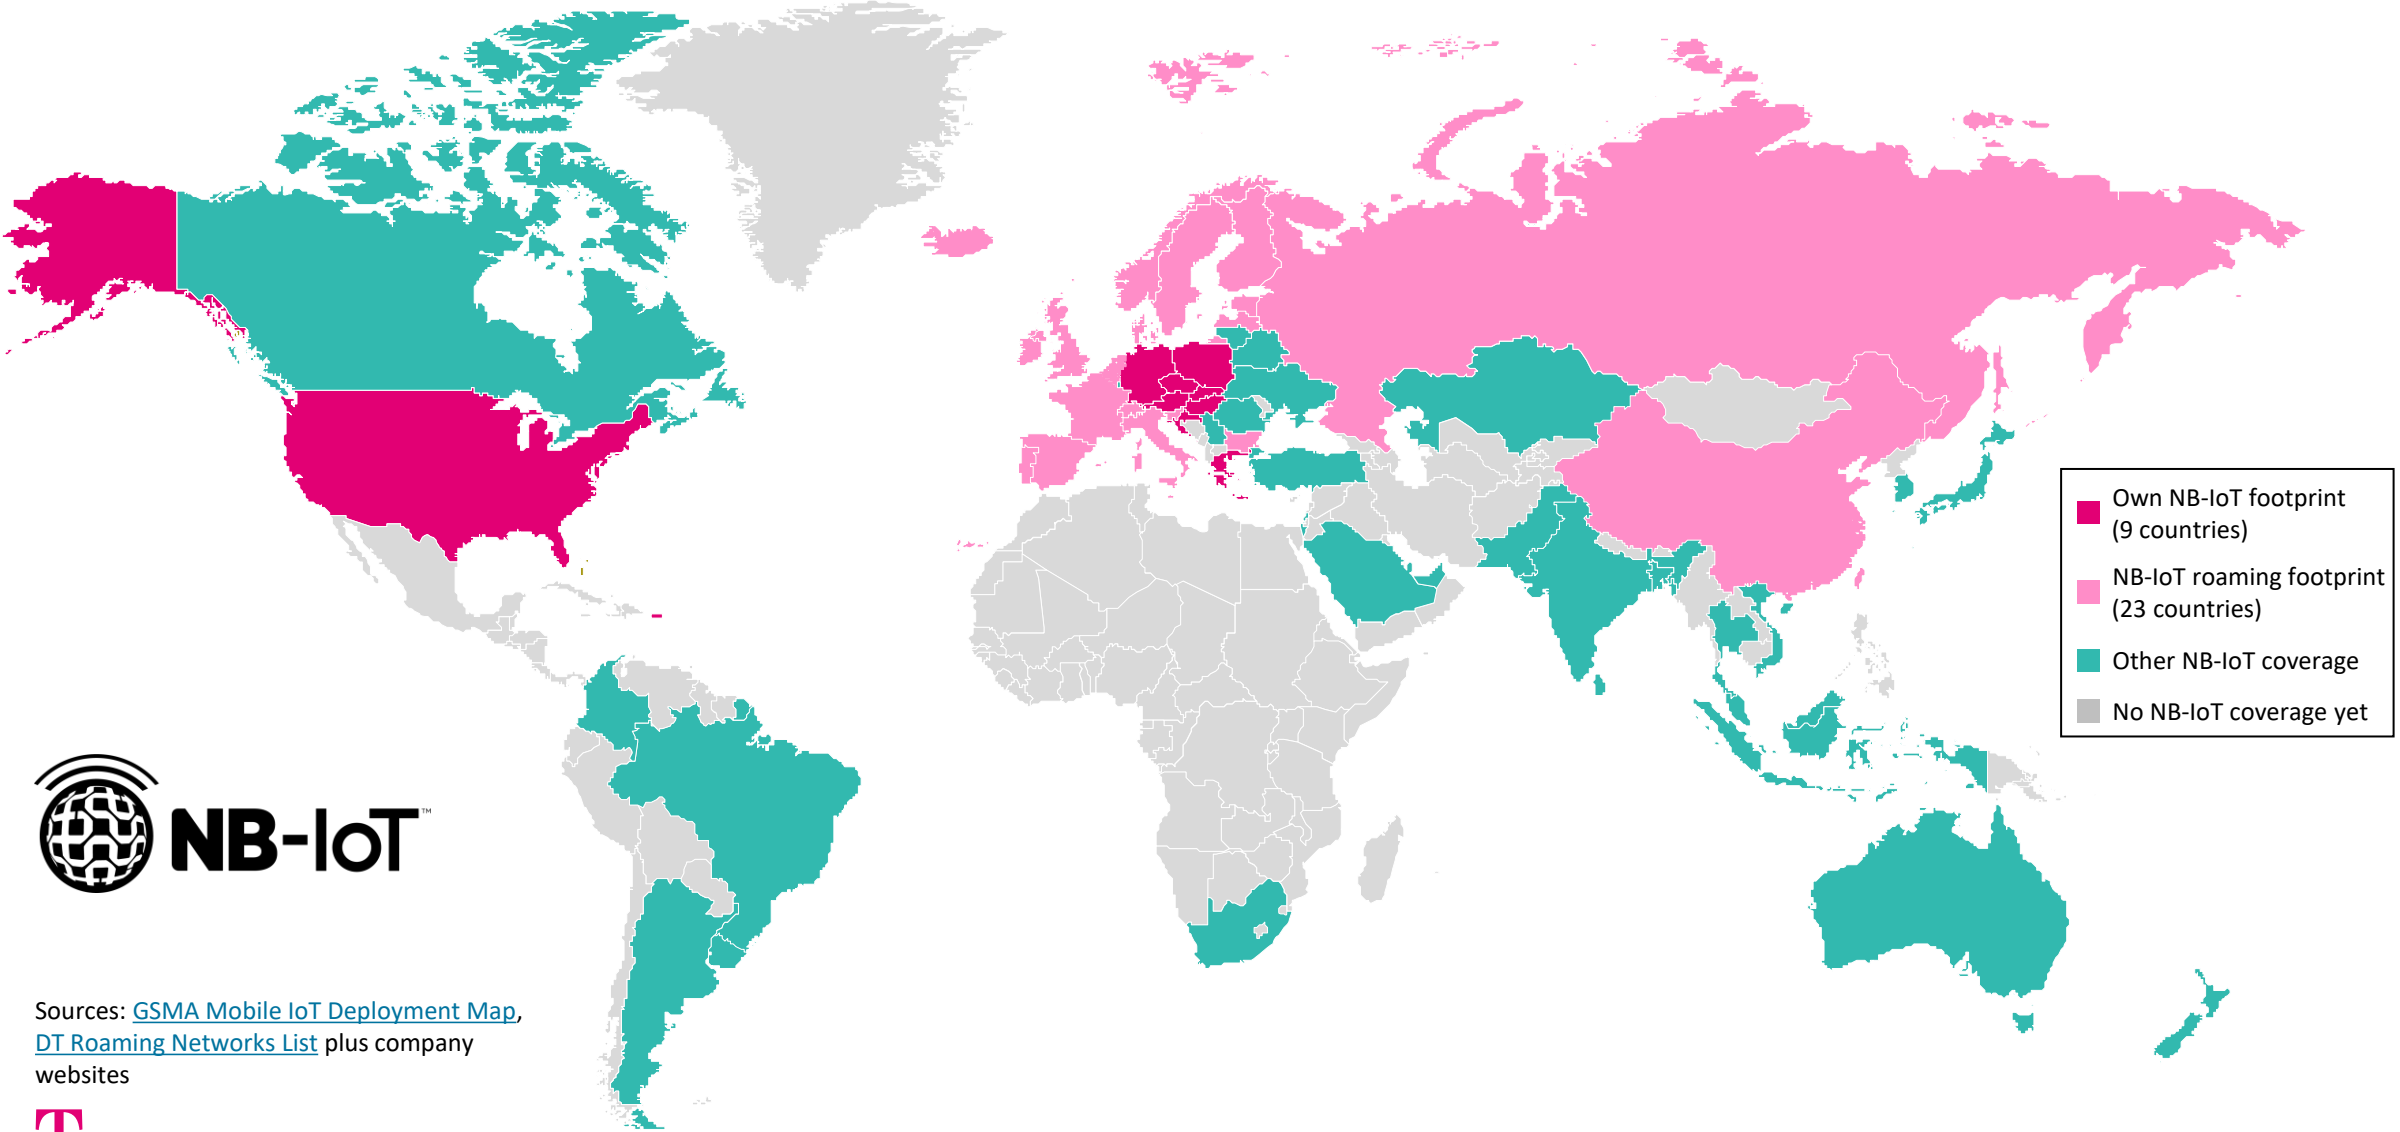

Deutsche Telekom NB-IoT Service Footprint (May 2024)

Sources: [GSMA Mobile IoT Deployment Map](#), [DT Roaming Networks List](#) plus company websites

NB-IoT Roaming Partners (*)

Country	Operator	PLMN ID	Deployment Bands
Austria	Magenta	23203	8
Austria	A1	23201	20
Belgium	Orange	20610	20
Belgium	Proximus	20601	TBC
Belgium	Telenet	20620	20
Bulgaria	A1	28401	8
China	China Mobile	46000	TBC
Croatia	Hrvatski Telekom	21901	20
Czech Republic	T-Mobile	23001	20
Denmark	Telenor	23802	20
Denmark	Telia	23820	20, 8
Estonia	Telia	24801	20
Finland	DNA	24412	3, 8, 20
Finland	Telia	24491	20, 3
France	SFR	20810	20
Germany	Telefónica	26203	20
Germany	Telekom	26201	8
Germany	Vodafone	26202	20
Greece	COSMOTE	20201	20
Hungary	Magyar Telekom	21630	20, 8
Iceland	Síminn	27401	3, 7, 28
Ireland	Three Ireland (Hutchison)	27205	20
Italy	Vodafone	22210	20

Country	Operator	PLMN ID	Deployment Bands
Italy	TIM	22201	20
Latvia	LMT	24701	20
Liechtenstein	Swisscom	22801	20
Malta	Melita	27877	20
Netherlands	T-Mobile	20416	8
Netherlands	Vodafone Libertel	20404	20
Norway	Telenor	24201	20
Norway	Telia	24202	20
Poland	T-Mobile	26002	20
Portugal	Meo	26806	1, 3, 7, 20
Russia	MTS	25001	TBC
Slovakia	Slovak Telekom	23102	20
Slovenia	A1	29340	3, 20
Spain	Orange Spain	21403	20
Spain	Telefónica Moviles	21407	20
Spain	Vodafone	21401	20
Sweden	Telenor	24042	TBC
Sweden	Telia	24001	20
Sweden	Tele2	24007	8
Switzerland	Swisscom	22801	20
Taiwan (R.China)	Chunghwa Telecom	46692	8
United Kingdom	Vodafone	23415	20
USA	T-Mobile	310260	2, 4, 12, 66
USA	AT&T Mobility	310410	2, 4, 12, 17